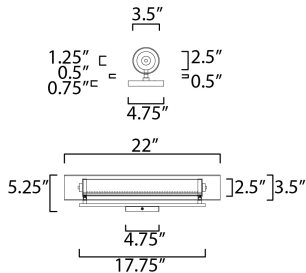

**PRODUCT DESCRIPTION**

Clear glass outer tube encases a white acrylic inner tube capped with polished Chrome caps creates this clean contemporary design. Powered by high output LED which is nicely diffused make this collection suitable for both residential and commercial applications.

**MEASUREMENTS**

DIMENSION : 22" L x 4.75" W x 5.25" H x 5.25" Ext  
 BACK PLATE : 0.75" W x 0.5" H x 5.25" HCO  
 HANGING WEIGHT : 2.2 lb

**LAMPING**

INPUT VOLTAGE : 120VV  
 LUMENS : 1,600 Rated (1,400 Del.)  
 BULB : 1 x 20W LED PCB Integrated , 20W Total  
 BULB INCLUDED : (Integrated)  
 DIMMABLE : ELV or Triac CL  
 CRI : 90+ CRI  
 COLOR\_TEMP : 3000K  
 LIGHTING\_DIRECTION : Omni